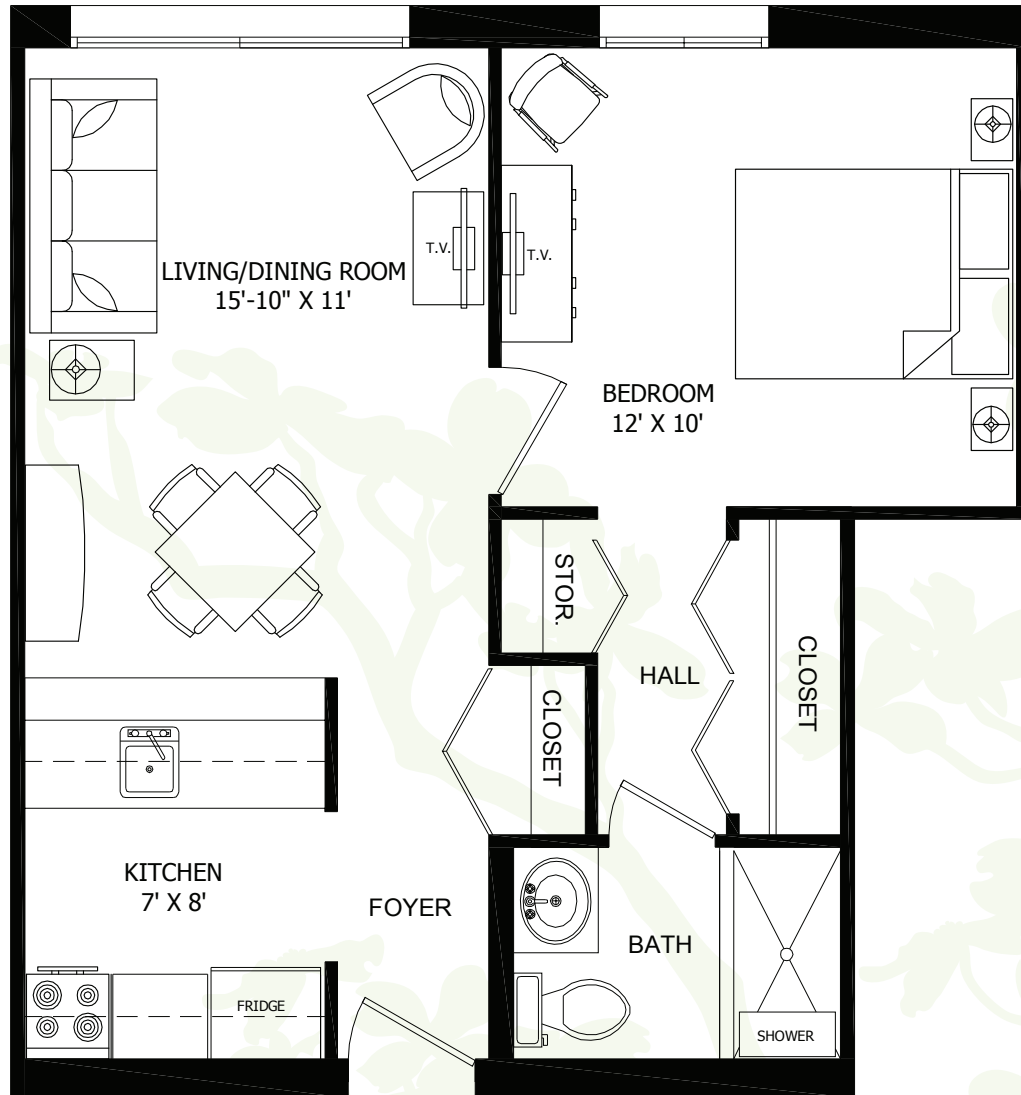

# DOGWOOD

One Bedroom | Approximately 505 square feet

**St. Mary's  
WOODS**  
RETIREMENT  
COMMUNITY

804-658-2085 | [stmaryswoods.com](http://stmaryswoods.com) | 1257 Marywood Lane | Richmond, VA 23229

Sponsored by the Catholic Diocese of Virginia.