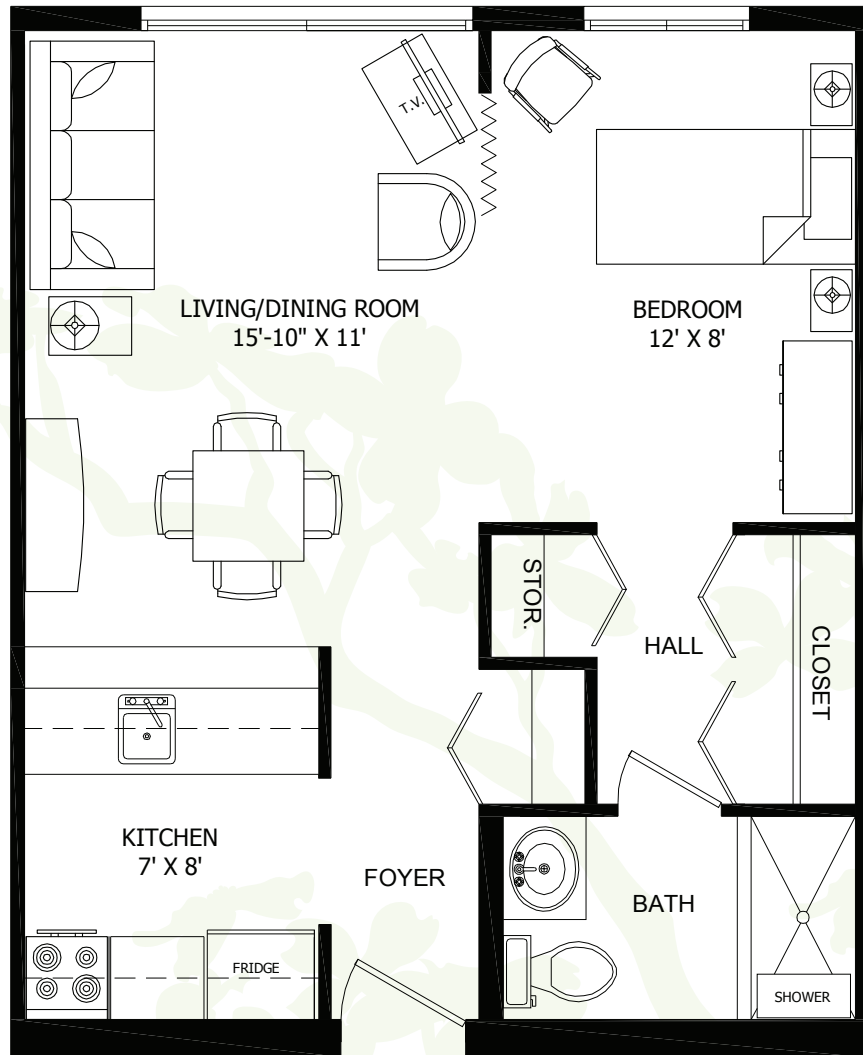

BIRCH

Studio | Approximately 464 square feet

**St. Mary's
WOODS**
RETIREMENT
COMMUNITY

804-658-2085 | stmaryswoods.com | 1257 Marywood Lane | Richmond, VA 23229

Sponsored by the Catholic Diocese of Virginia.